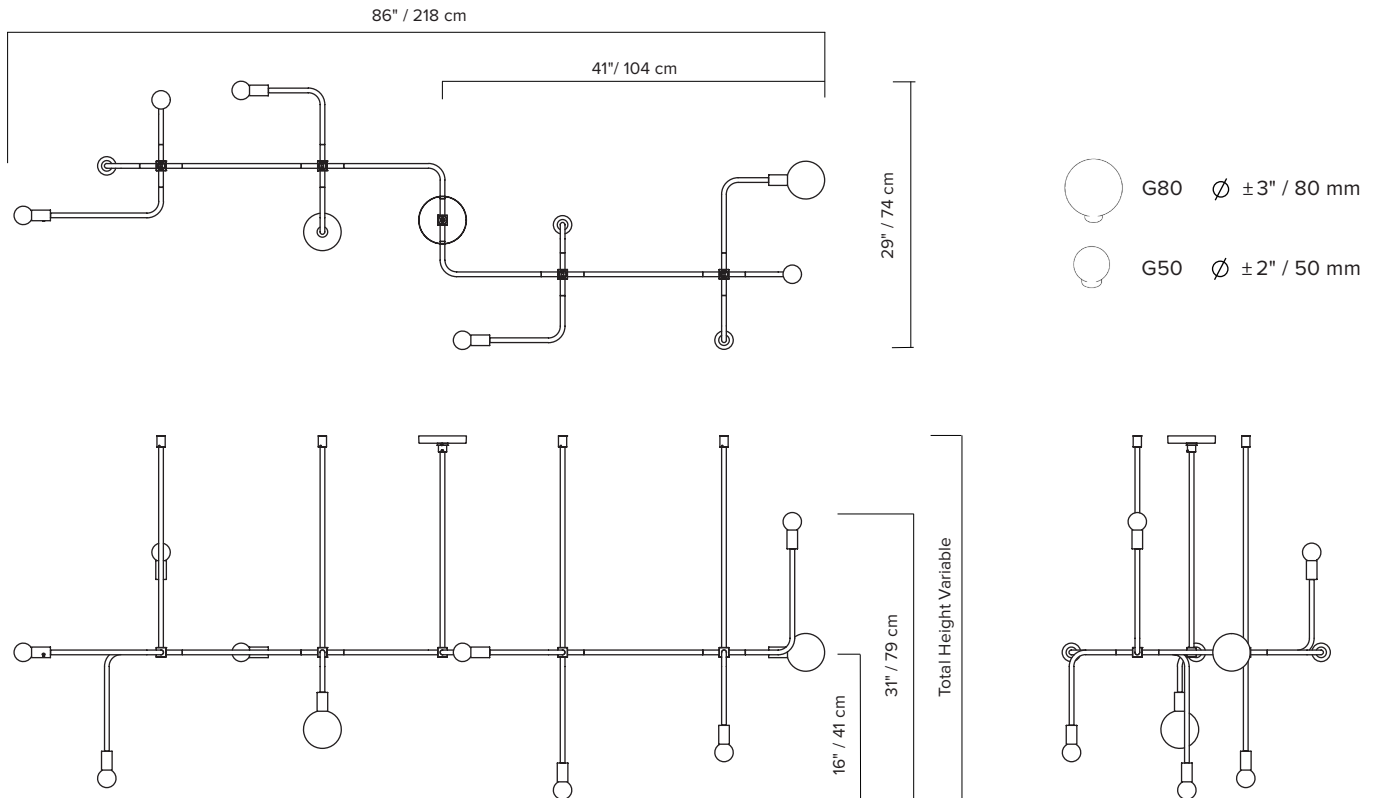

- type:** suspension
- construction:** powder coated aluminum body
powder coated steel canopy
brass hardware
milk glass globe
- specifications:** source: LED lamp provided (G9 base)
power consumption: 2 x 4.5W, 8 x 3.5W
lumen output: 3147lm
colour temperature: 2700K included
* 3000K available upon request
colour rendering index: 80 CRI standard
* ≥ 90 CRI upon request
expected lifetime: 25 000h
- control:** refer to our recommended list of dimmer models
- weight:** min. 12lb / 5.4kg
- certifications:**     IP20
- warranty:** 2 years

*dimensions are approximate and may vary slightly

ORDER GUIDE: SKU

COLLECTION		MODEL	FINISH (body + hardware)	
BEA	beaubien	06	BKBR	black/brass
			BKGR	black/graphite
			BRBR	brass/brass
BEA		06	BKBR	= BEA06BKBR <i>example</i>