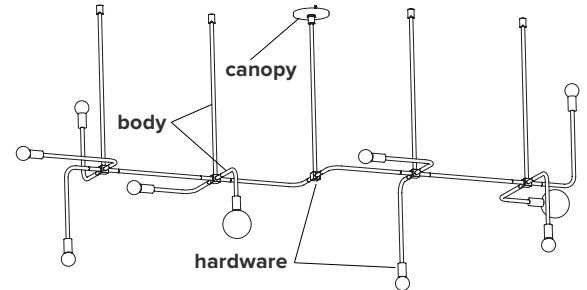

- type:** suspension
- construction:** powder coated aluminum body
powder coated steel canopy
brass hardware
milk glass globe
- specifications:** source: LED lamp provided (G9 base)
power consumption: 2 x 4.5W, 8 x 3.5W
lumen output: 3147lm
colour temperature: 2700K included
* 3000K available upon request
colour rendering index: 80 CRI standard
* ≥ 90 CRI upon request
expected lifetime: 25 000h
- control:** refer to our recommended list of dimmer models
- weight:** min. 12lb / 5.4kg
- certifications:**     IP20
- warranty:** 2 years

*dimensions are approximate and may vary slightly

ORDER GUIDE: SKU

COLLECTION		MODEL	FINISH (body + hardware)	
BEA	beaubien	06	BKBR	black/brass
			BKGR	black/graphite
			BRBR	brass/brass
BEA		06	BKBR	= BEA06BKBR <i>example</i>