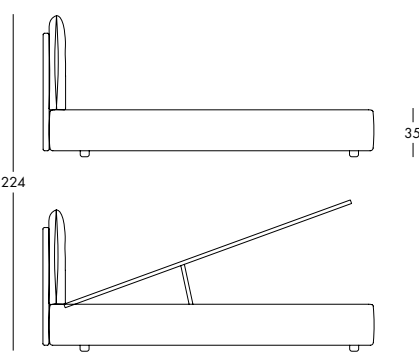

Ver. B

senza cinghie / without hide belt

con cinghie / with hide belt