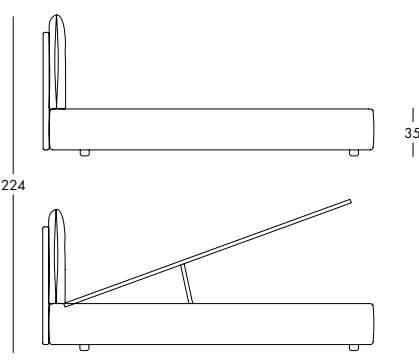

IVANOREDAELLI

prodotto e distribuito da:
redaelli di piero redaelli e c. s.n.c.
www.ivanoredaelli.it