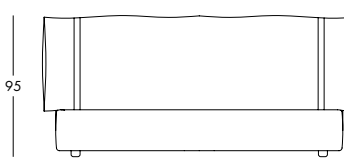

Ver. A

avedon

CO3 design studio

Letto con struttura in legno, imbottitura in poliuretano indeformabile accoppiato poliuretano - vellutino. Cuscini di testata con inserto in poliuretano indeformabile e termolegato 380gr, tela in cotone. Rivestimento sfoderabile nei tessuti di collezione, con o senza cinghie in cuoio. Rete a doghe in multistrato di faggio. Piede in Abs colore nero h cm.4

Ver.A : Testata 1 cuscino
Ver.B : Testata 2 cuscini

Disponibile con:
- rete fissa regolabile in più posizioni
- rete rialzabile con contenitore (la rete è posizionata all'estremità superiore del sommier, il materasso è posizionato completamente all'esterno)

Misure materasso / ingombro:
cm. 90x200 / cm.130x224
cm. 160x200 / cm.200x224
cm. 180x200 / cm.220x224
cm. 153x203 / cm.193x227
cm. 193x203 / cm.233x227
cm. 183x213 / cm.223x237

Bed with wooden structure upholstered in a soft non-deformable mix of polyurethane and velveteen. Headboard cushion in non-deformable polyurethane. Removable covering as per our fabrics collection, with or without hide belts. Bedspring with beech slats. ABS foot, black colour h.4 cms.

Ver.A : Headboard 1 cushion
Ver.B : Headboard 2 cushions

Available with:
- Fixed bed spring adjustable in different positions
- Raising up spring with storage (the bed spring is positioned at the upper end of the sommier while the mattress is placed completely externally)

Mattress/Dimensions:
cm. 90x200 / cm.130x224
cm. 160x200 / cm.200x224
cm. 180x200 / cm.220x224
cm. 153x203 / cm.193x227
cm. 193x203 / cm.233x227
cm. 183x213 / cm.223x237

Ver. A

senza cinghie / without hide belt

con cinghie / with hide belt

Ver. B

senza cinghie / without hide belt

con cinghie / with hide belt

IVANOREDAELLI