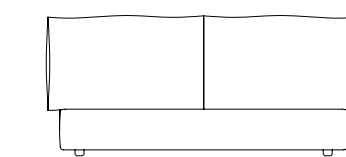

Ver. B

senza cinghie / without hide belt

con cinghie / with hide belt