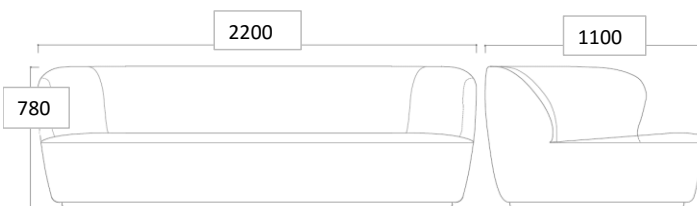

Stay Collection // Sofa 220 x 110 cm

Designed by SPACE

PRODUCT

DESCRIPTION

Stay here, stay with me, stay relaxed, stay and read... Stay Collection, consisting of two lounge chairs and three sofas, has a sculptural and organic shape that, besides from giving a contemporary look, also embraces the user and encourages to stay seated. The characteristic shape is almost like a singular continuous pencil stroke wrapping a solid texture. The collection is suitable for both public spaces and private homes as its small size fits very well to populate spaces of limited size where keeping cosiness and comfort are essential.

VERSION

- Fully upholstered / black base

TYPES

Order item - look for part number in the pricelist.
The series consists of the following:

Stay Sofa , W: 70 cm // L: 150 cm, 190 cm, 260 cm.
Stay Sofa , W: 95 cm // L: 190 cm, 220 cm, 260 cm
Stay Sofa , W: 110 cm // L: 220 cm, 260 cm
Stay Lounge Chair - Large
Stay Lounge Chair - Small
Stay Lounge Chair - Small Swivel
Stay Ottoman

MEASUREMENTS

FACTS

MEASUREMENT - H X L X W: MM

Height: 780 mm
Length: 2200 mm
Width: 1100 mm
Sitting height: 410 mm
Sitting depth: 760 mm

WEIGHT ITEM

120 kg

PACKAGING TYPE

Cardboard box, chipboard and euro pallet

PACKAGING MEASUREMENT - L x W x H CM

223 x 113 x 78

PACKAGING - MATERIAL TYPE

- Delivery note
- Cardboard box, FEFCO quality EB85BB
- Polybag PE
- Bubble wrap
- Strapping

WEIGHT PACKAGING - TOTAL

4 kg

NUMBER OF PARCELS