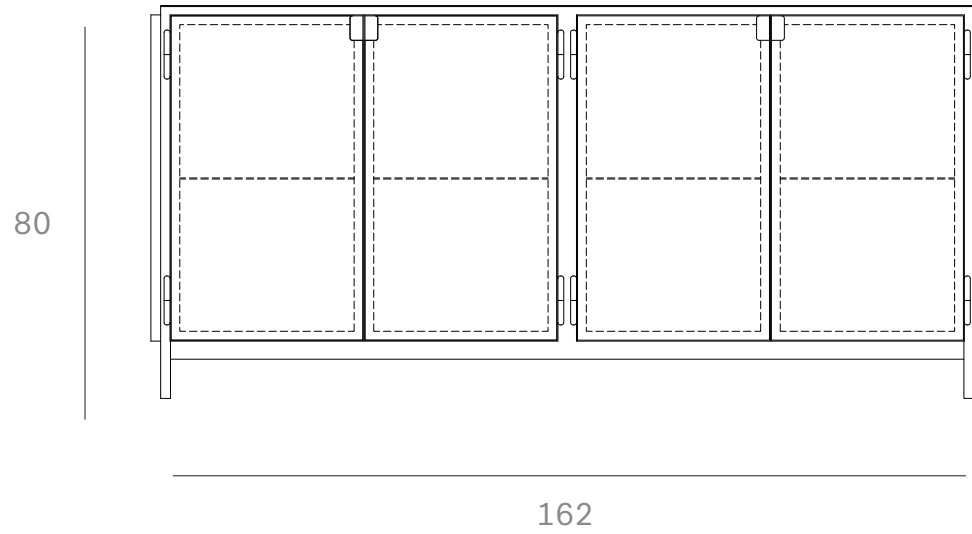

Ethnicraft

60069 - Anders Sideboard - Dimensions (cm)

*Ethnicraft*

60069 - Anders Sideboard - Dimensions (inches)

15.7 15.7 15.7 15.7

66.9

31.5 31.5

63.8

17.7

15.4