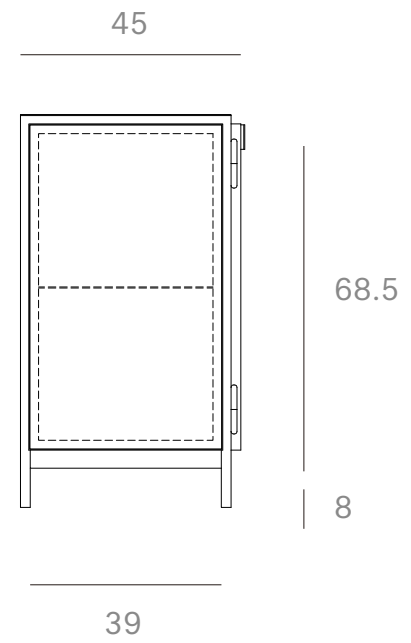

Ethnicraft

60069 - Anders Sideboard - Dimensions (cm)

*Ethnicraft*

60069 - Anders Sideboard - Dimensions (inches)

15.7 15.7 15.7 15.7

66.9

31.5 31.5

63.8

17.7

15.4