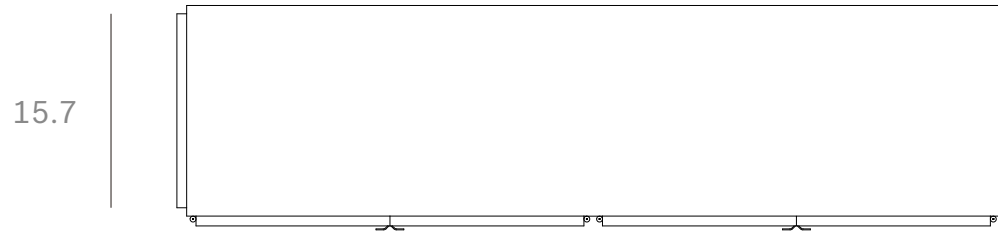

Ethnicraft

60069 - Anders Sideboard - Dimensions (cm)

*Ethnicraft*

60069 - Anders Sideboard - Dimensions (inches)

15.7 15.7 15.7 15.7

66.9

31.5 31.5

63.8

17.7

15.4