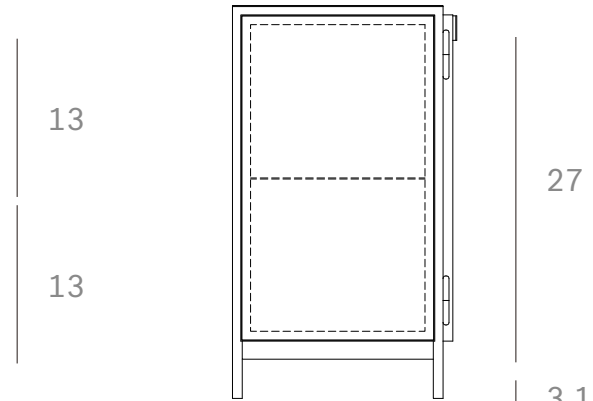

Ethnicraft

60069 - Anders Sideboard - Dimensions (cm)

*Ethnicraft*

60069 - Anders Sideboard - Dimensions (inches)

15.7 15.7 15.7 15.7

66.9

31.5 31.5

63.8

17.7

15.4