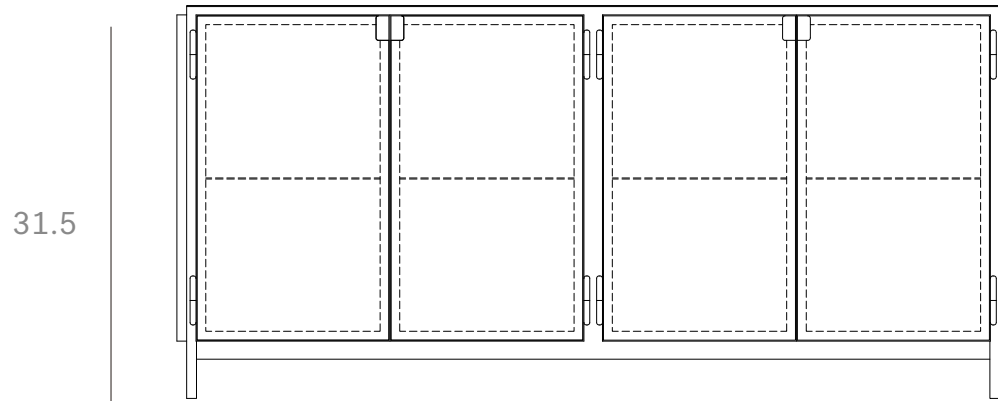

Ethnicraft

60069 - Anders Sideboard - Dimensions (cm)

*Ethnicraft*

60069 - Anders Sideboard - Dimensions (inches)

15.7 15.7 15.7 15.7

66.9

31.5 31.5

63.8