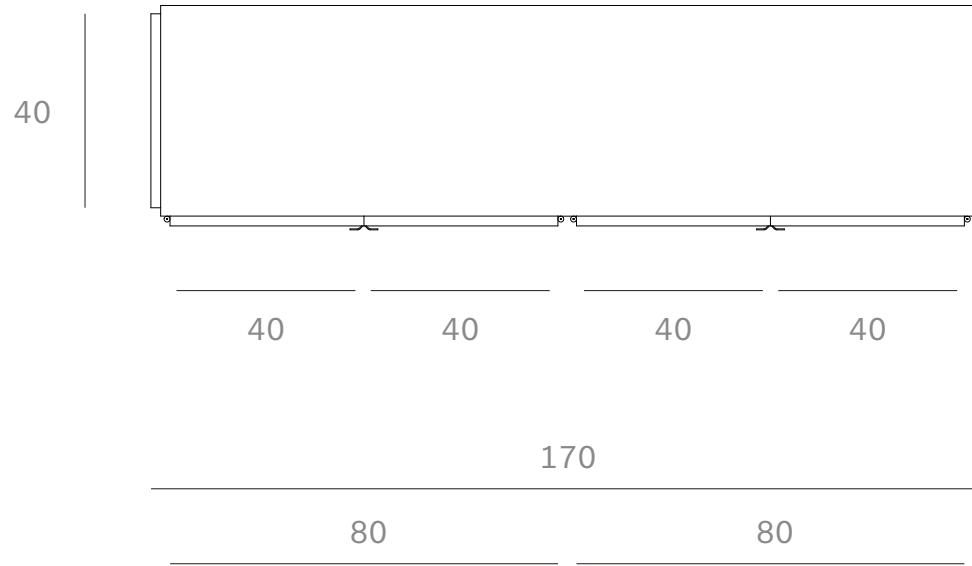

Ethnicraft

60069 - Anders Sideboard - Dimensions (cm)

*Ethnicraft*

60069 - Anders Sideboard - Dimensions (inches)

15.7 15.7 15.7 15.7

66.9

31.5 31.5

63.8

17.7

15.4